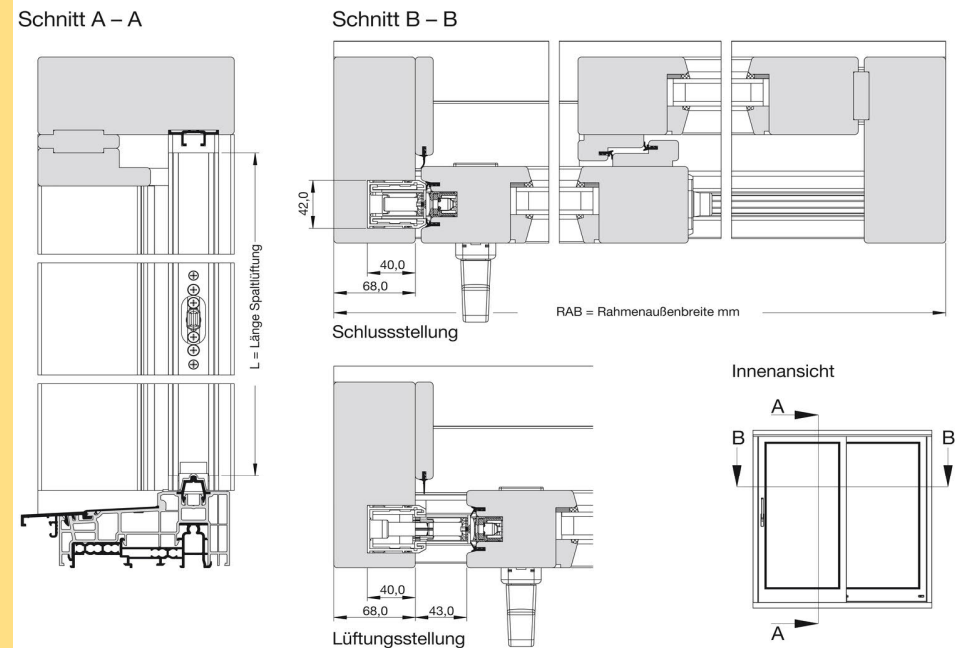

Passivhausfenster – eine Erfolgsstory / Passive House Windows – a success story

- Small craft businesses have launched the Passive House Window.
- There are currently 359 certified window systems, but only nine sliding systems. Two of this nine constructions are designed as parallel sliding doors.
- In Europe, sliding elements are not suitable for the masses, because of their far too complex manufacturing and very expensive fittings.
- Particularly in Asia, the sliding element is the most common type of window opening.

33 versch. Profile nötig + nicht luftdicht => 30 bis 40 h
Arbeitszeit pro Türe / 33 different profiles + not air-tight =>
30 to 40 h per door